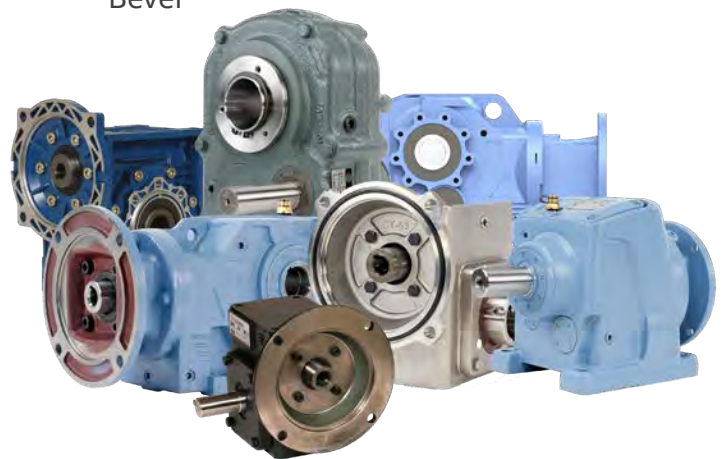

Gear Reducers

- Shaft Mount Reducers
- Worm Gear Speed Reducers: Cast Iron, Aluminum, Stainless Steel
- Helical Speed Reducers: Inline, Right Angle Bevel

An Assortment of WorldWide Electric Gear Reducers