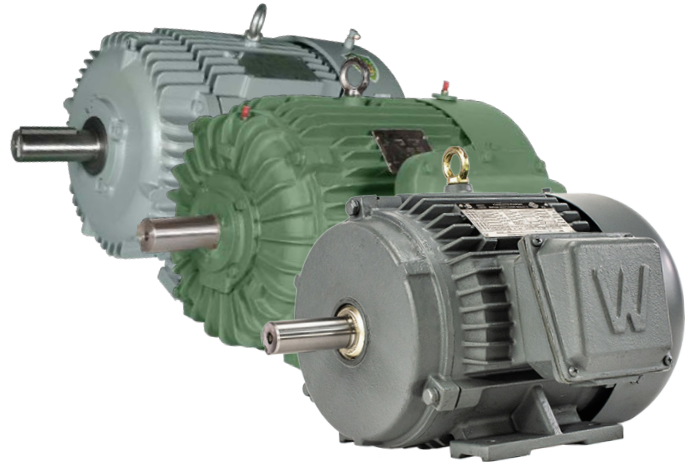

### Products

- Low Voltage Electric Motors
- Variable Frequency Drives
- Soft Starters
- Definite Purpose Control Products
- Gear Reducers
- Accessories

## WorldWide Electric Motors

- Fractional HP Motors: General Purpose, Washdown Duty Stainless Steel, Jet Pump, Permanent Magnet DC
- Farm Duty Motors
- Open Drip Proof (ODP) Motors
- Premium Efficiency Severe Duty Motors
- Premium Efficiency Explosion Proof Motors
- Definite Purpose Motors: Rock Crusher, Oil Well Pump, ODP & TEFC Close Coupled Pump, Vertical Hollow Shaft
- Motor Accessories