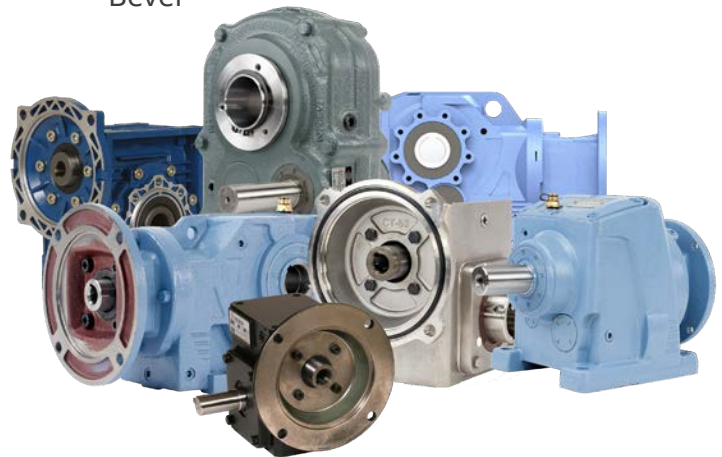

Gear Reducers

- Shaft Mount Reducers
- Worm Gear Speed Reducers: Cast Iron, Aluminum, Stainless Steel
- Helical Speed Reducers: Inline, Right Angle Bevel

An Assortment of WorldWide Electric Gear Reducers