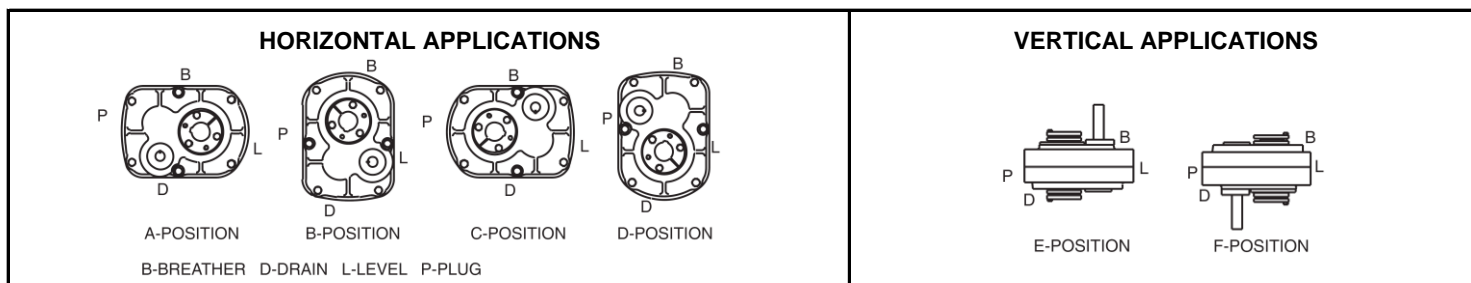

WORLDWIDE GEAR REDUCERS

The "Ultimate" Shaft Mount Reducer

Lubrication Schedule

Model Number	15° To 60°F (-9° To 16°C)		50° To 125°F (10° To 50°C)	
Mobil	Mobil SHC 629	Mobil SHC 630	Mobil SHC 630	Mobil SHC 632
AGMA Rating	4	5	5	6
ISO Grade	150	220	220	320
WSMR2	N/A	1-140 RPM	N/A	1-140 RPM
WSMR3	N/A	1-140 RPM	N/A	1-140 RPM
WSMR4	126-140 RPM	1-125 RPM	126-140 RPM	1-125 RPM
WSMR5	101-125 RPM	1-100 RPM	101-125 RPM	1-100 RPM
WSMR6	101-125 RPM	1-100 RPM	101-125 RPM	1-100 RPM
WSMR7	41-74 RPM	1-40 RPM	41-74 RPM	1-40 RPM
WSMR8	41-70 RPM	1-40 RPM	41-70 RPM	1-40 RPM
WSMR9	41-50 RPM	1-40 RPM	41-50 RPM	1-40 RPM

Model Number	Approximate Capacity (Quarts & Liters)											
	A		B		C		D		E		F	
WSMR2	0.81	Quarts	0.70	Quarts	0.70	Quarts	0.81	Quarts	1.05	Quarts	1.16	Quarts
	0.77	Liters	0.66	Liters	0.66	Liters	0.77	Liters	0.99	Liters	1.10	Liters
WSMR3	1.36	Quarts	1.59	Quarts	1.59	Quarts	1.36	Quarts	1.46	Quarts	2.31	Quarts
	1.29	Liters	1.50	Liters	1.50	Liters	1.29	Liters	1.38	Liters	2.19	Liters
WSMR4	1.39	Quarts	1.63	Quarts	1.63	Quarts	2.09	Quarts	1.63	Quarts	3.72	Quarts
	1.32	Liters	1.54	Liters	1.54	Liters	1.98	Liters	1.54	Liters	3.52	Liters
WSMR5	2.32	Quarts	3.49	Quarts	3.49	Quarts	2.43	Quarts	3.49	Quarts	4.42	Quarts
	2.20	Liters	3.30	Liters	3.30	Liters	2.30	Liters	3.30	Liters	4.18	Liters
WSMR6	5.58	Quarts	5.51	Quarts	6.23	Quarts	5.39	Quarts	6.23	Quarts	8.24	Quarts
	5.28	Liters	5.21	Liters	5.90	Liters	5.10	Liters	5.90	Liters	7.80	Liters
WSMR7	5.81	Quarts	6.51	Quarts	6.51	Quarts	8.14	Quarts	6.51	Quarts	9.72	Quarts
	5.50	Liters	6.16	Liters	6.16	Liters	7.70	Liters	6.16	Liters	9.20	Liters
WSMR8	7.12	Quarts	8.54	Quarts	10.80	Quarts	8.44	Quarts	10.6	Quarts	13.77	Quarts
	6.74	Liters	8.08	Liters	10.22	Liters	7.99	Liters	10.03	Liters	13.03	Liters
WSMR9	10.89	Quarts	10.09	Quarts	12.86	Quarts	9.63	Quarts	14.06	Quarts	18.27	Quarts
	10.31	Liters	9.55	Liters	12.17	Liters	9.11	Liters	13.31	Liters	17.29	Liters