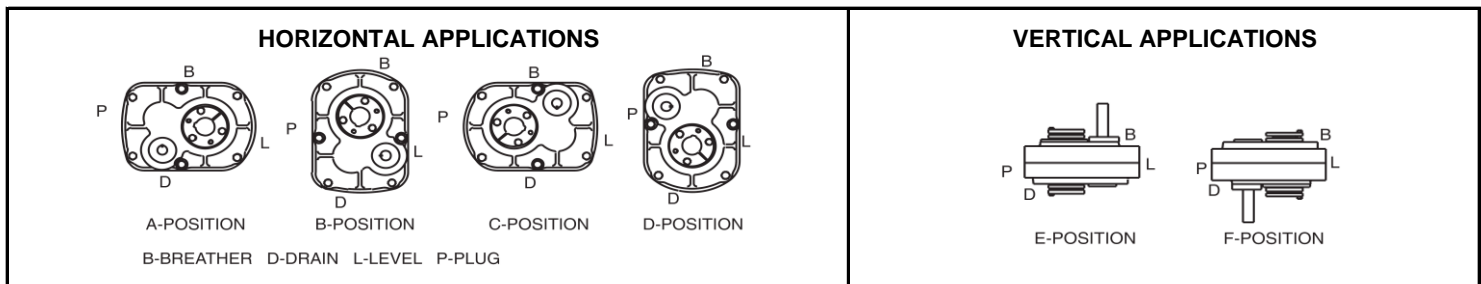

WORLDWIDE GEAR REDUCERS
The "Original" Shaft Mount Reducer
Lubrication Schedule

Model Number	15° To 60°F (-9° To 16°C)		50° To 125°F (10° To 50°C)	
Mobil	Mobil SHC 629	Mobil SHC 630	Mobil SHC 630	Mobil SHC 632
AGMA Rating	4	5	5	6
ISO Grade	150	220	220	320
SMR2	N/A	1-400 RPM	N/A	1-400 RPM
SMR3	151-400 RPM	1-150 RPM	151-400 RPM	1-150 RPM
SMR4	126-400 RPM	1-125 RPM	126-400 RPM	1-125 RPM
SMR5	101-400 RPM	1-100 RPM	101-400 RPM	1-100 RPM
SMR6	41-400 RPM	1-40 RPM	41-400 RPM	1-40 RPM
SMR7	41-400 RPM	1-40 RPM	41-400 RPM	1-40 RPM
SMR8	41-400 RPM	1-40 RPM	41-400 RPM	1-40 RPM
SMR9	41-400 RPM	1-40 RPM	41-400 RPM	1-40 RPM
SMR10	41-400 RPM	1-40 RPM	41-400 RPM	1-40 RPM

Caution: All WorldWide shaft mount reducers are shipped without oil. Every WorldWide shaft mount reducer must be filled with a recommended gear oil. Failure to observe these precautions could result in damage to or destruction of the equipment.

For Best Results:

1. Fill with recommended gear oil and operate for 2 weeks.
2. Drain after two weeks and flush with light oil.
3. Refill with recommended gear oil and continue.
4. Repeat every 2,500 hours to maximize unit life.

Caution: Too much oil will cause overheating and too little will result in gear failure. Check oil level regularly. More frequent oil changes are recommended when operating continuously, at high temperatures or under conditions of extreme dirt or dust.

Model Number	Approximate Capacity (Quarts & Liters)					
	A	B	C	D	E	F
SMR2	0.875 Quarts	1.0 Quarts	0.625 Quarts	1.0 Quarts	1.625 Quarts	1.75 Quarts
	0.83 Liters	0.95 Liters	0.59 Liters	0.95 Liters	1.54 Liters	1.66 Liters
SMR3	1.5 Quarts	1.5 Quarts	0.75 Quarts	2.25 Quarts	2.625 Quarts	3.0 Quarts
	1.42 Liters	1.42 Liters	0.71 Liters	2.13 Liters	2.48 Liters	2.84 Liters
SMR4	1.875 Quarts	2.25 Quarts	1.25 Quarts	1.75 Quarts	3.375 Quarts	4.25 Quarts
	1.77 Liters	2.13 Liters	1.18 Liters	1.66 Liters	3.19 Liters	4.02 Liters
SMR5	3.25 Quarts	4.0 Quarts	3.25 Quarts	4.0 Quarts	7.0 Quarts	8.625 Quarts
	3.08 Liters	3.79 Liters	3.08 Liters	3.79 Liters	6.62 Liters	8.04 Liters
SMR6	4.25 Quarts	5.0 Quarts	4.25 Quarts	5.0 Quarts	8.625 Quarts	9.125 Quarts
	4.0 Liters	4.7 Liters	4.0 Liters	4.7 Liters	8.2 Liters	8.6 Liters
SMR7	6.5 Quarts	8.0 Quarts	7.25 Quarts	9.25 Quarts	15.375 Quarts	16.375 Quarts
	6.1 Liters	7.57 Liters	6.86 Liters	8.75 Liters	14.55 Liters	15.5 Liters
SMR8	8.5 Quarts	11.0 Quarts	10.5 Quarts	8.5 Quarts	19.125 Quarts	19.125 Quarts
	8.0 Liters	10.4 Liters	9.94 Liters	8.0 Liters	18.1 Liters	18.1 Liters
SMR9	13.0 Quarts	13.0 Quarts	12.5 Quarts	14.25 Quarts	25.375 Quarts	25.375 Quarts
	12.3 Liters	12.3 Liters	11.83 Liters	13.48 Liters	24.0 Liters	24.0 Liters
SMR10	23.0 Quarts	14.0 Quarts	15.75 Quarts	18.75 Quarts	41.0 Quarts	41.0 Quarts
	21.8 Liters	13.2 Liters	14.9 Liters	17.7 Liters	38.8 Liters	38.8 Liters