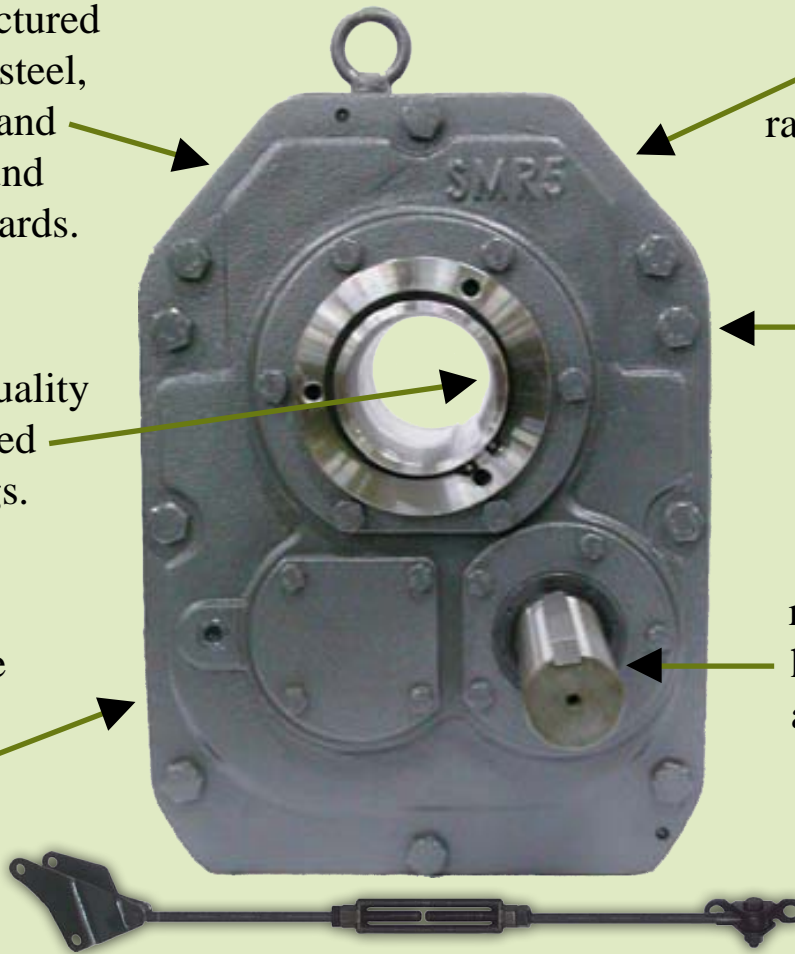

“THE ULTIMATE”
A LIFE LONG SHAFT MOUNT REDUCER
FROM WORLDWIDE ELECTRIC!!!

All gears manufactured from high grade steel, case hardened and precision ground to AGMA Standards.

In Stock
 Box sizes 2-9,
 ratios 15:1 and 25:1.

Only premium quality ball and tapered roller bearings.

Full line of accessories in stock for immediate shipment.

Industrial grade all-cast iron housings, protect gearing for life.

Shafts are machined from the highest grade steel and protected with metal reinforced double lip spring loaded oil seals.