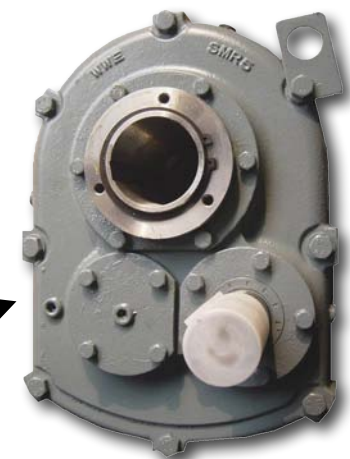

**“THE ORIGINAL” SHAFT MOUNT REDUCER
IS STILL AVAILABLE!**

**A BEST QUALITY SHAFT MOUNT
AT THE VERY LOWEST PRICE
IN THE U.S. MARKETPLACE!!!**

**“The Original”
Shaft Mount Reducer**

**PLEASE CALL NOW FOR
THE LOWEST MARKET PRICES!**

**WorldWide Electric Corporation
1-800-808-2131 Ext. 5 ♦ www.worldwideelectric.net**