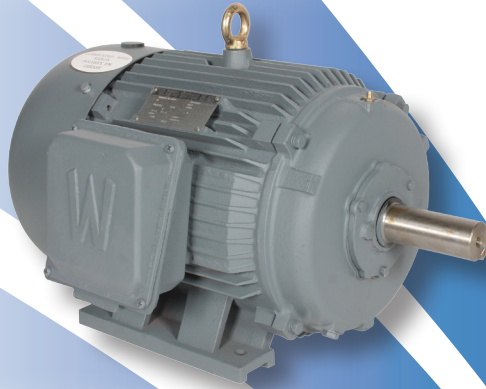

MATCH YOUR DRIVE WITH THE RIGHT MOTOR!

From WorldWide Electric

And Receive A 3-Year Warranty!

Please Select From The Listing Below ...

COMPETITOR SERIES

4:1 Constant Torque / 10:1 Variable Torque

HP	RPM	Voltage	FL Amps (A)	Frame	Model Number	
1	1800	208-230/460	1.6	143T	WWHT1-18-143T	
	1200	208-230/460	1.6	145T	WWHT1-12-145T	
2	3600	208-230/460	2.7	145T	PEWWHT2-36-145T	
	1800	208-230/460	3.3	145T	WWHT2-18-145T	
	1200	208-230/460	3.3	184T	WWHT2-12-184T	
		3600	208-230/460	3.9	145T	PEWWHT3-36-145T
3	3600	208-230/460	3.9	182T	PEWWHT3-36-182T	
	1800	208-230/460	4.1	182T	WWHT3-18-182T	
	1200	208-230/460	4.3	213T	WWHT3-12-213T	
		900	208-230/460	5.0	215T	WWE3-9-215T
	5	3600	208-230/460	6.3	184T	PEWWHT5-36-184T
1800		208-230/460	6.9	184T	WWHT5-18-184T	
1200		208-230/460	7.6	215T	WWHT5-12-215T	
		900	208-230/460	7.6	254T	WWE5-9-254T
7.5	3600	208-230/460	9.2	184T	PEWWHT7.5-36-184T	
	3600	208-230/460	9.2	213T	PEWWHT7.5-36-213T	
	1800	208-230/460	9.6	213T	WWHT7.5-18-213T	
		1200	208-230/460	10.8	254T	WWHT7.5-12-254T
	900	208-230/460	11.2	256T	WWE7.5-9-256T	
10	3600	208-230/460	12.2	215T	PEWWHT10-36-215T	
	1800	208-230/460	12.8	215T	WWHT10-18-215T	
	1200	208-230/460	13.4	256T	WWHT10-12-256T	
		900	208-230/460	14.2	284T	WWE10-9-284T
15	3600	208-230/460	17.5	215T	PEWWHT15-36-215T	
	3600	208-230/460	17.5	254T	PEWWHT15-36-254T	
	1800	208-230/460	18.3	254T	WWHT15-18-254T	
	1200	208-230/460	19.3	284T	WWHT15-12-284T	
		900	208-230/460	20.5	286T	WWE15-9-286T
20	3600	208-230/460	23.2	256T	PEWWHT20-36-256T	
	1800	208-230/460	24.6	256T	WWHT20-18-256T	
	1200	208-230/460	26.3	286T	WWHT20-12-286T	
		900	208-230/460	27.3	324T	WWE20-9-324T

THE LITTLE GREEN MONSTER™

4:1 Constant Torque / 10:1 Variable Torque

HP	RPM	Voltage	FL Amps (A)	Frame	Model Number	
1	1800	208-230/460	1.6	143T	PEWWE1-18-143T	
	1200	208-230/460	1.8	145T	PEWWE1-12-145T	
2	3600	208-230/460	2.6	145T	PEWWE2-36-145T	
	1800	208-230/460	3.0	145T	PEWWE2-18-145T	
		1200	208-230/460	3.1	184T	PEWWE2-12-184T
	3	3600	208-230/460	3.7	145T	PEWWE3-36-145T
3600		208-230/460	3.7	182T	PEWWE3-36-182T	
		1800	208-230/460	4.0	182T	PEWWE3-18-182T
1200			208-230/460	4.4	213T	PEWWE3-12-213T
5	3600	208-230/460	6.0	184T	PEWWE5-36-184T	
	1800	208-230/460	6.5	184T	PEWWE5-18-184T	
		1200	208-230/460	7.2	215T	PEWWE5-12-215T
7.5	3600	208-230/460	8.6	184T	PEWWE7.5-36-184T	
	3600	208-230/460	8.6	213T	PEWWE7.5-36-213T	
		1800	208-230/460	9.3	213T	PEWWE7.5-18-213T
	1200		208-230/460	10.4	254T	PEWWE7.5-12-254T
10	3600	208-230/460	11.6	215T	PEWWE10-36-215T	
	1800	208-230/460	12.4	215T	PEWWE10-18-215T	
		1200	208-230/460	14.2	256T	PEWWE10-12-256T
15	3600	208-230/460	17.2	215T	PEWWE15-36-215T	
	3600	208-230/460	17.2	254T	PEWWE15-36-254T	
		1800	208-230/460	18.2	254T	PEWWE15-18-254T
	1200		208-230/460	18.8	284T	PEWWE15-12-284T
20	3600	208-230/460	23.2	256T	PEWWE20-36-256T	
	1800	208-230/460	24.1	256T	PEWWE20-18-256T	
		1200	208-230/460	25.1	286T	PEWWE20-12-286T

HYUNDAI Motors Are Now Available!

10:1 Constant Torque / 20:1 Variable Torque Available From Stock
20:1 Constant Torque Available From Production